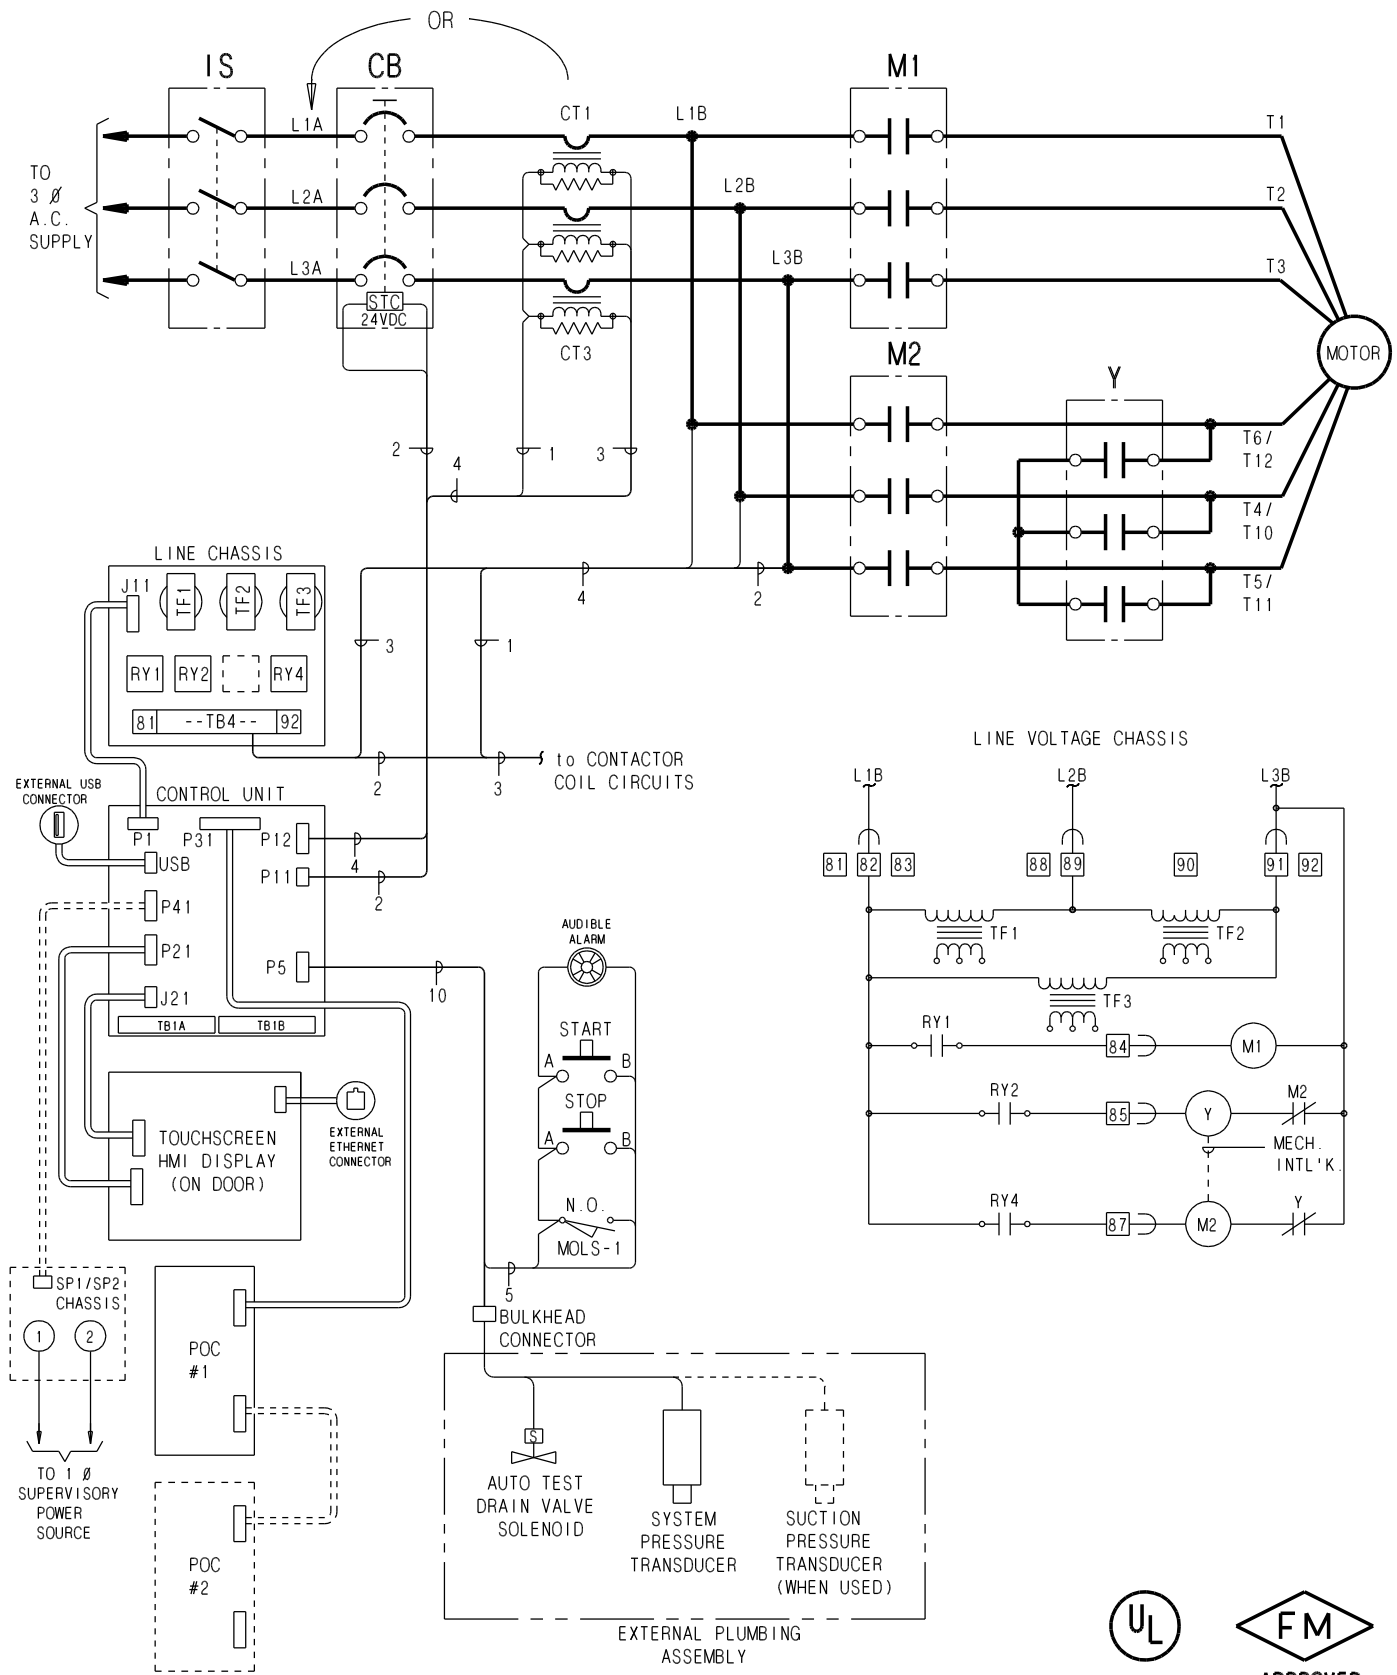

ECO Wye Delta (Open) Fire Pump Controller

MASTER

Master Control Systems Inc.
LAKE BLUFF, ILLINOIS U.S.A.

Model ECO
Schematic Diagram - G4

Date 4 April 2013

Drawing 21205

Issue 1