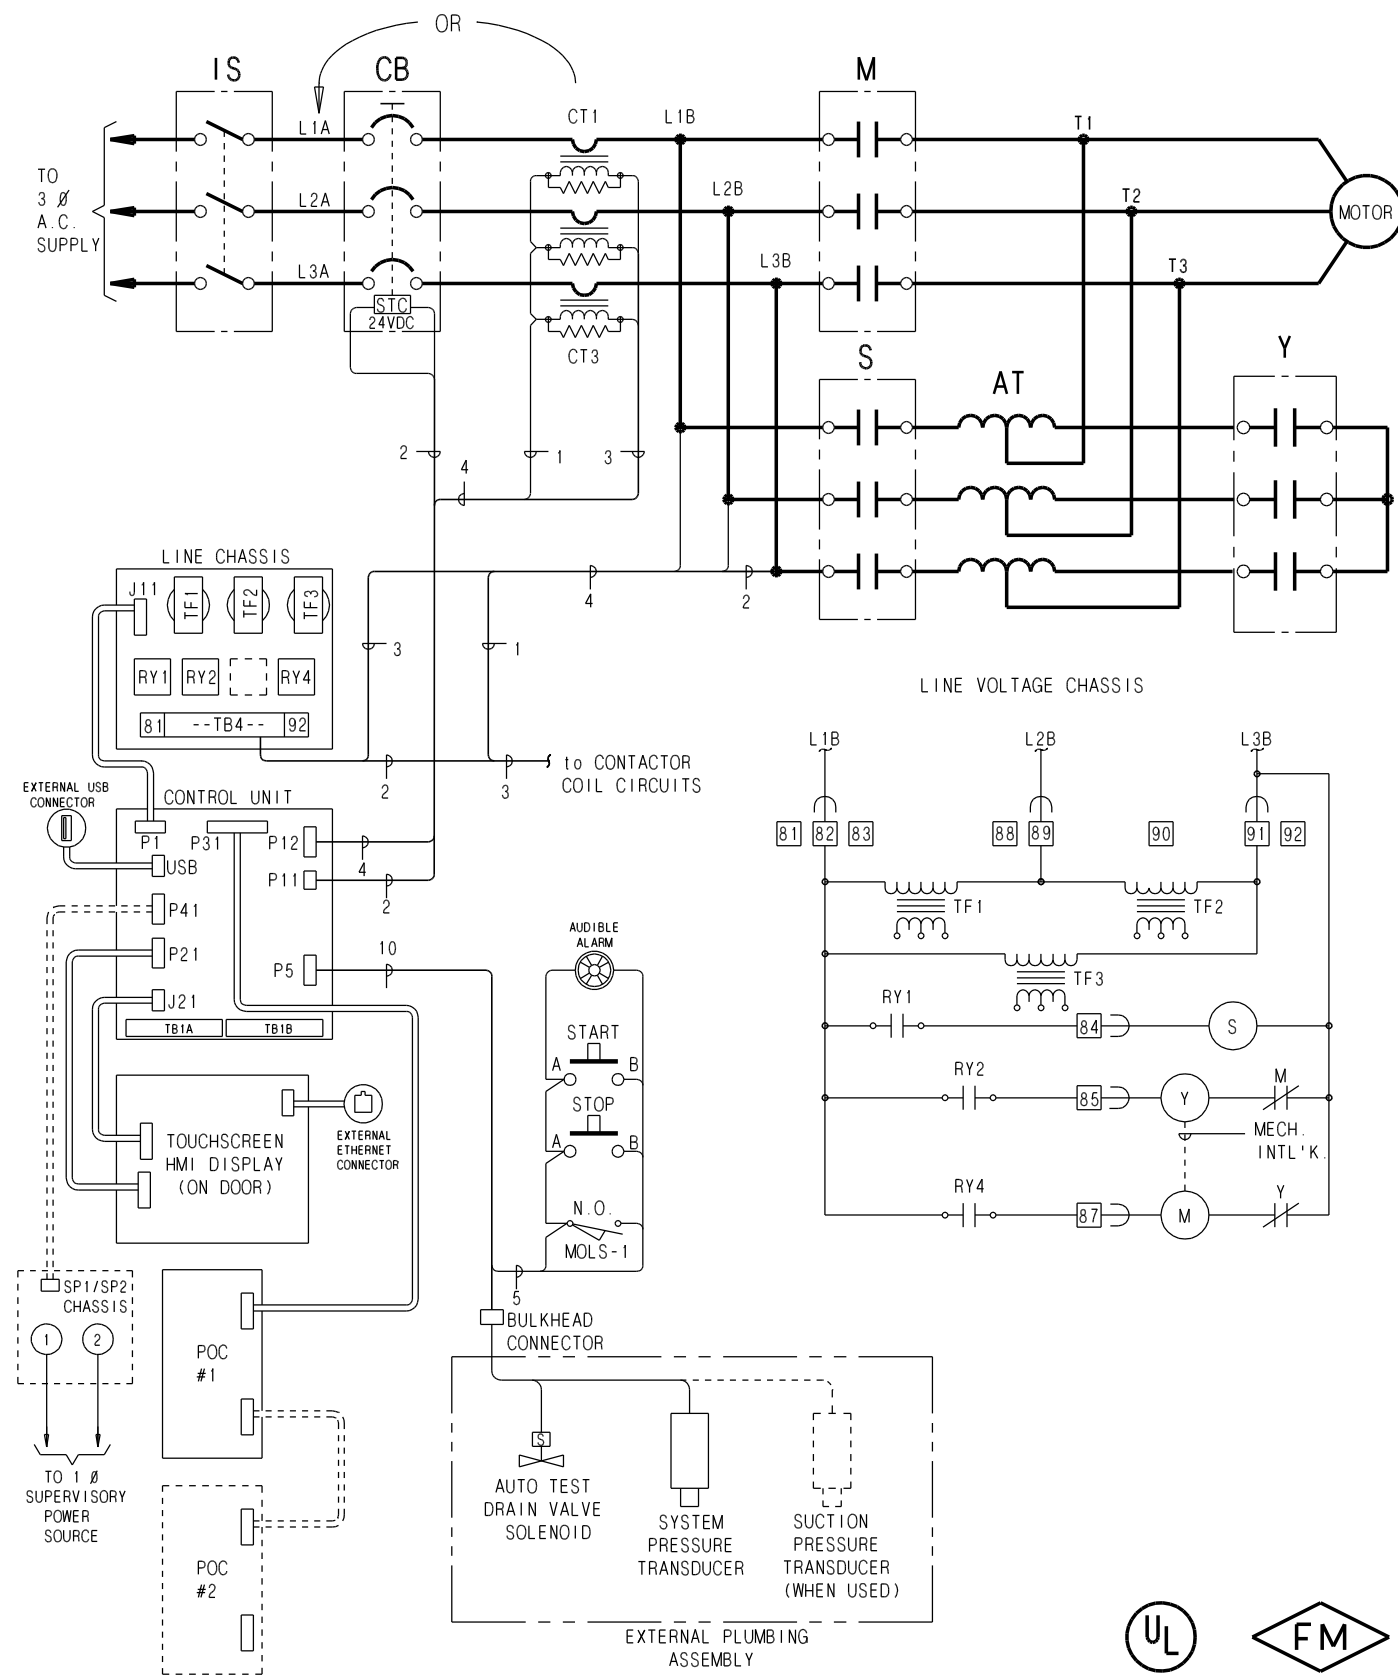

# ECT Autotransformer Fire Pump Controller

**MASTER**

**Master Control Systems Inc.**  
LAKE BLUFF, ILLINOIS U.S.A.

Model ECT  
Schematic Diagram - G4

Date 4 April 2013

Drawing 21208

Issue 1