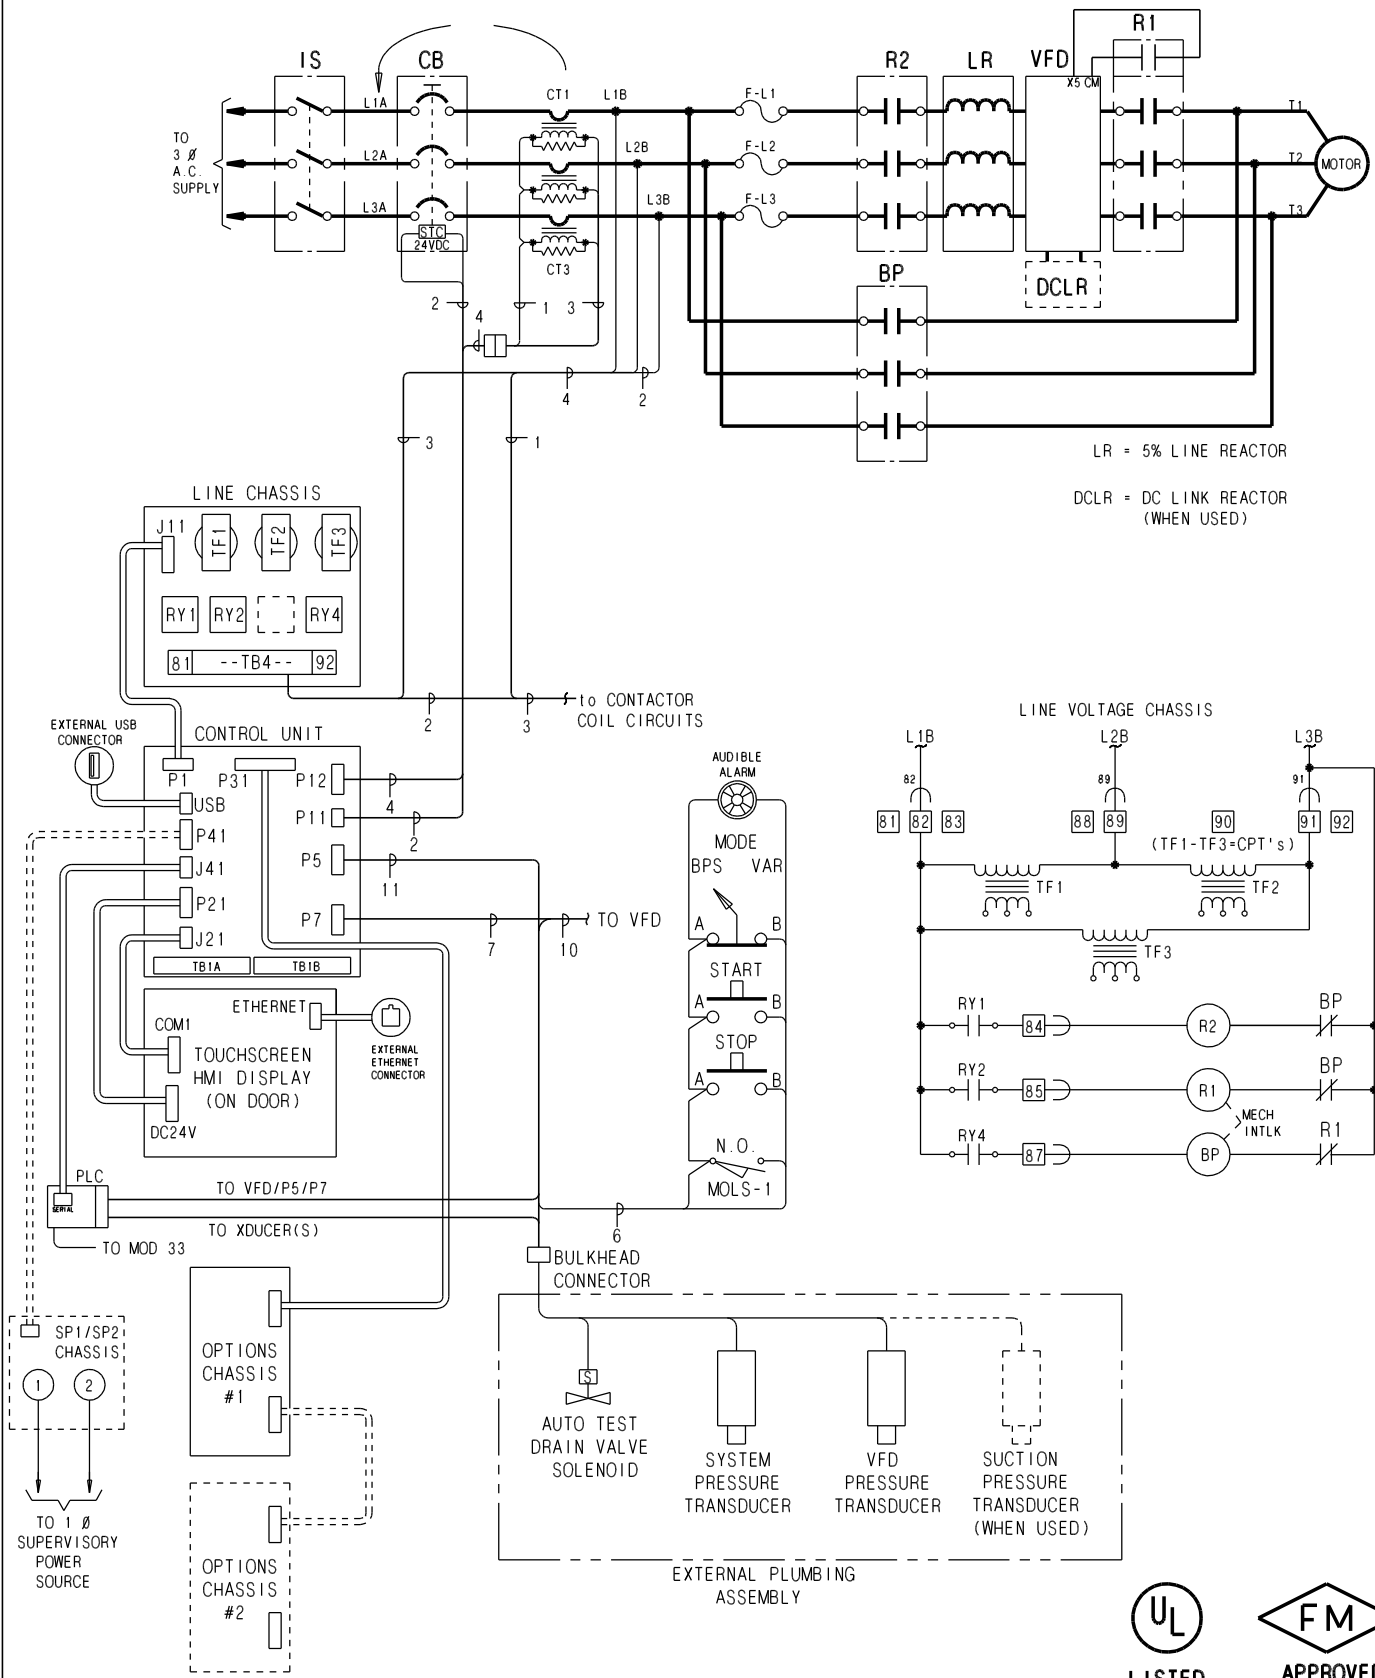

# ECVA Variable Speed Fire Pump Controller

# MASTER

**Master Control Systems Inc.**  
 LAKE BLUFF, ILLINOIS U.S.A.

MODEL ECVA SCHEMATIC DIAGRAM  
 ACROSS-THE-LINE BYPASS - G4

Date 10 September 2024  
 Drawing 21241 Issue 2