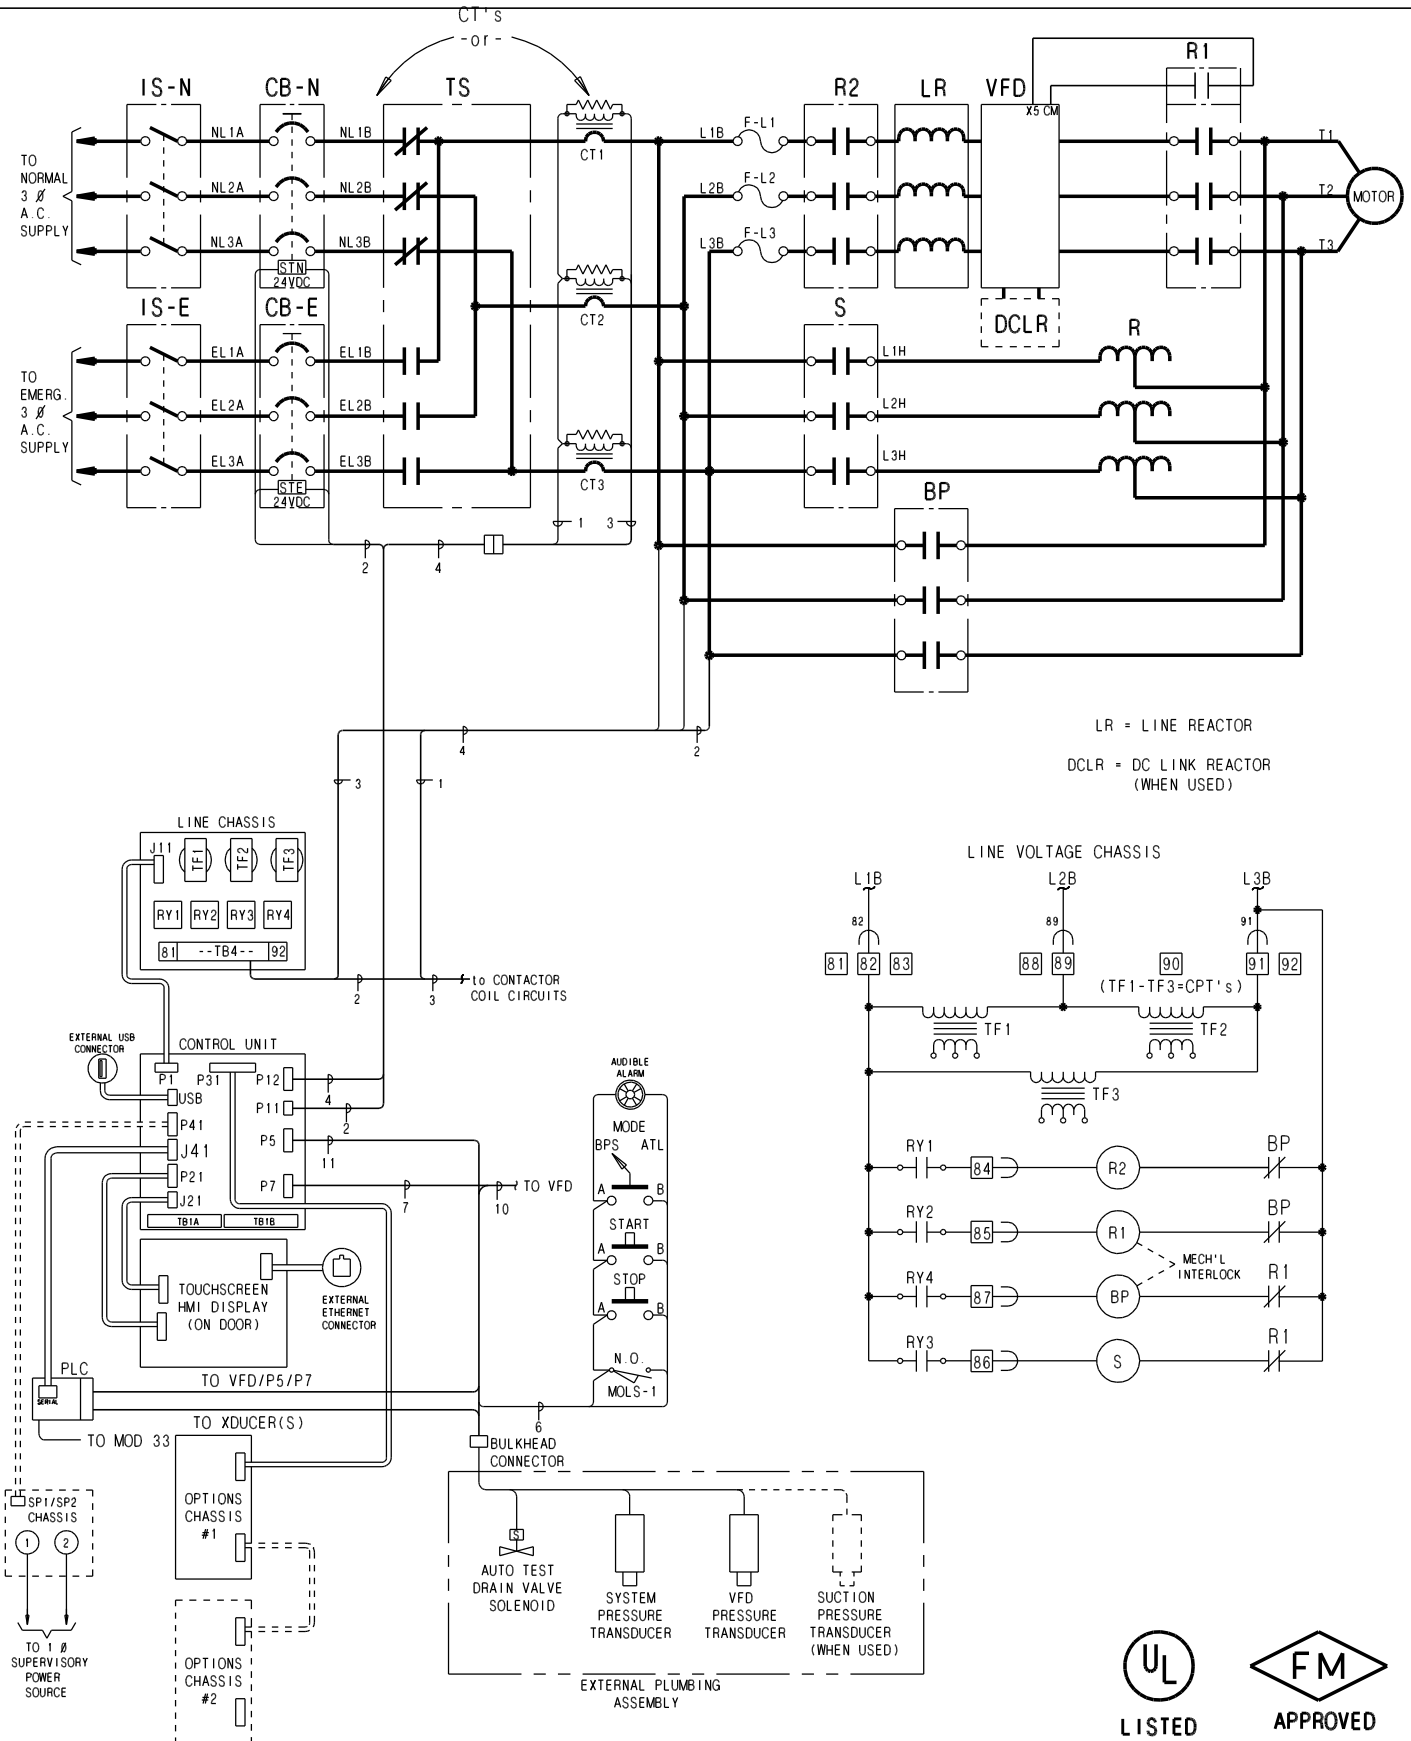

# ECVRT Variable Speed Transfer Switch Controller

# MASTER

**Master Control Systems Inc.**  
LAKE BLUFF, ILLINOIS U.S.A.

MODEL ECVRT SCHEMATIC DIAGRAM  
PRIMARY REACTOR BYPASS - G4

Date 8 June 2016  
Drawing 21253 Issue 1