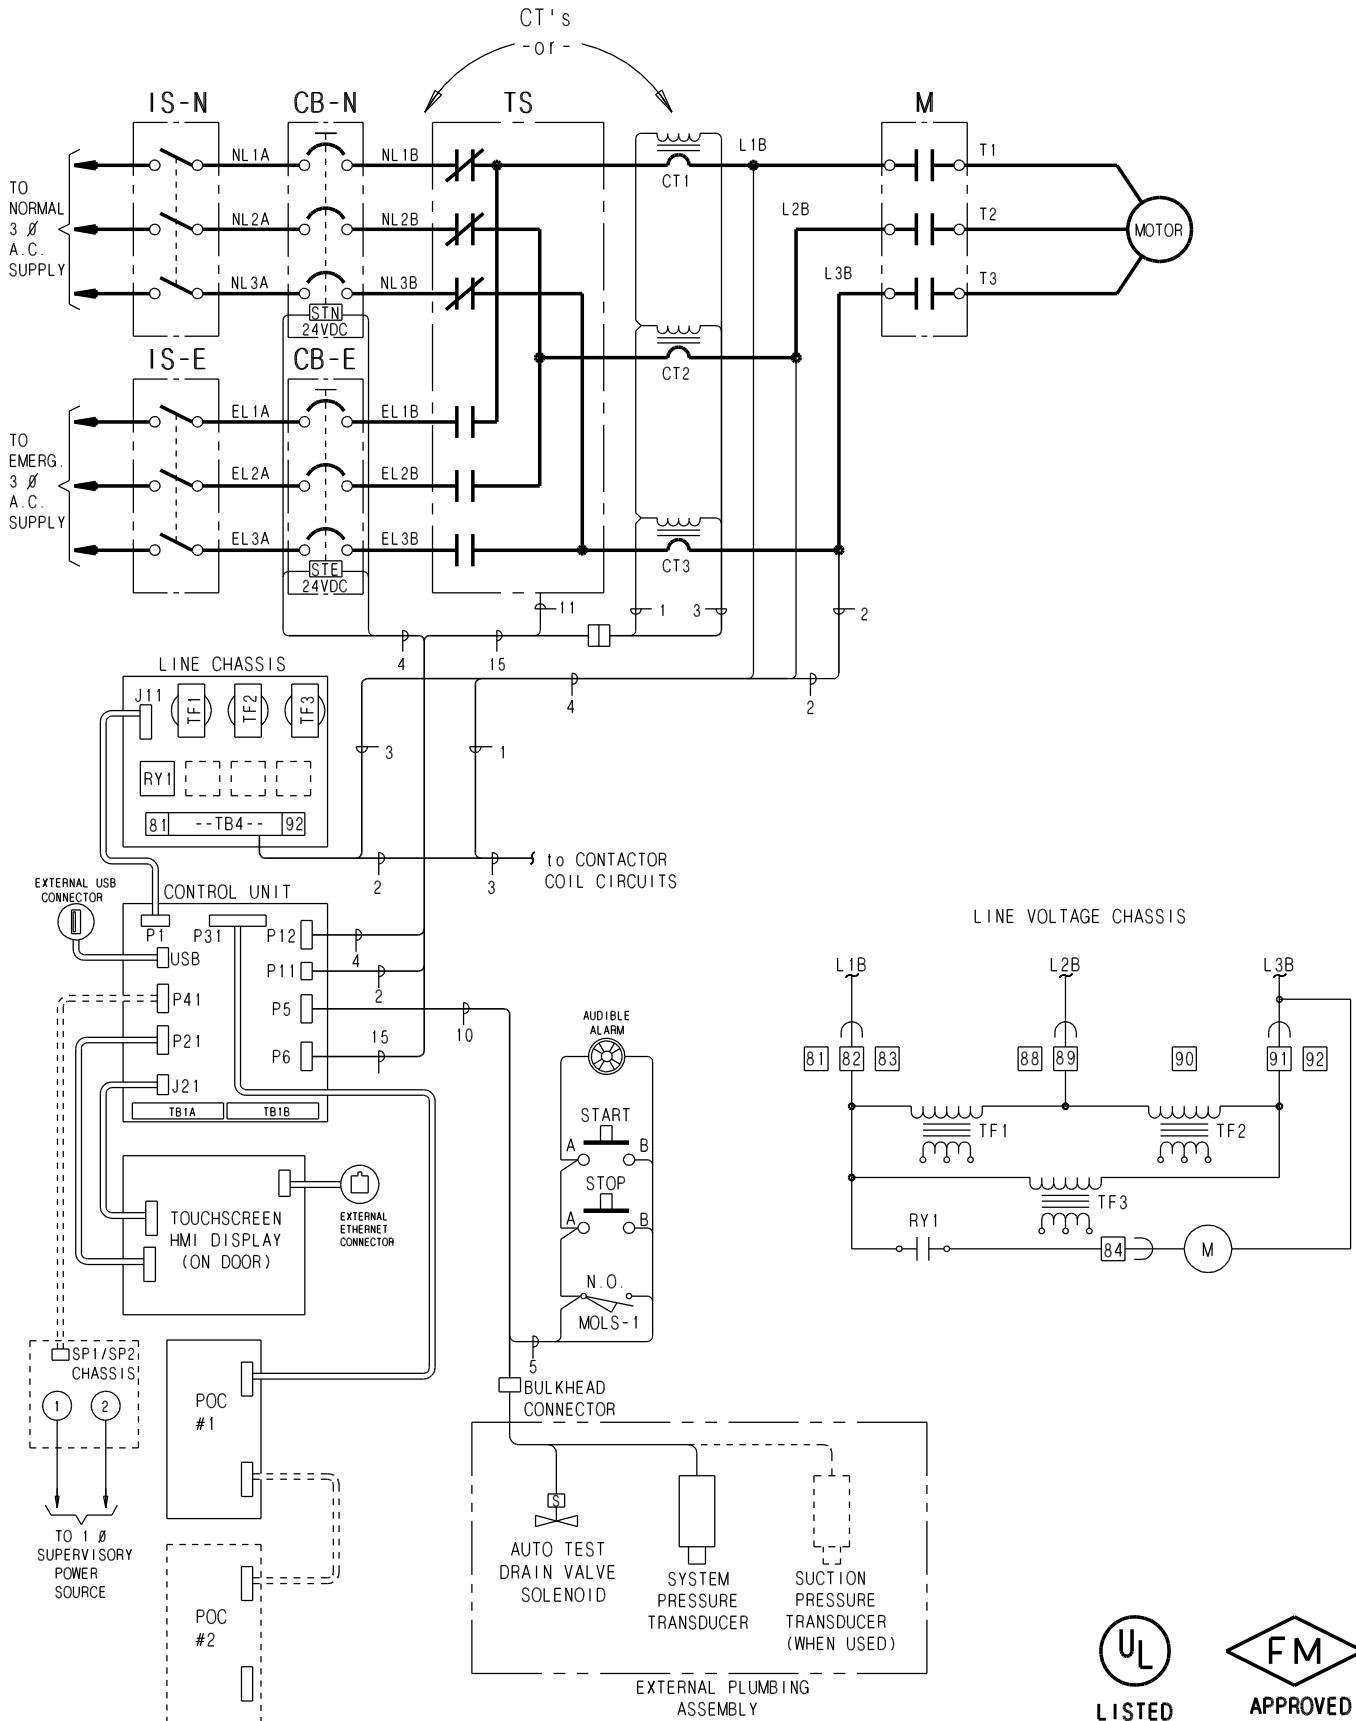

# ECAT Transfer Switch Fire Pump Controller

**MASTER**

**Master Control Systems Inc.**  
LAKE BLUFF, ILLINOIS U.S.A.

Model ECAT  
Schematic Diagram - G4

Date 4 April 2013

Drawing 21211

Issue 1