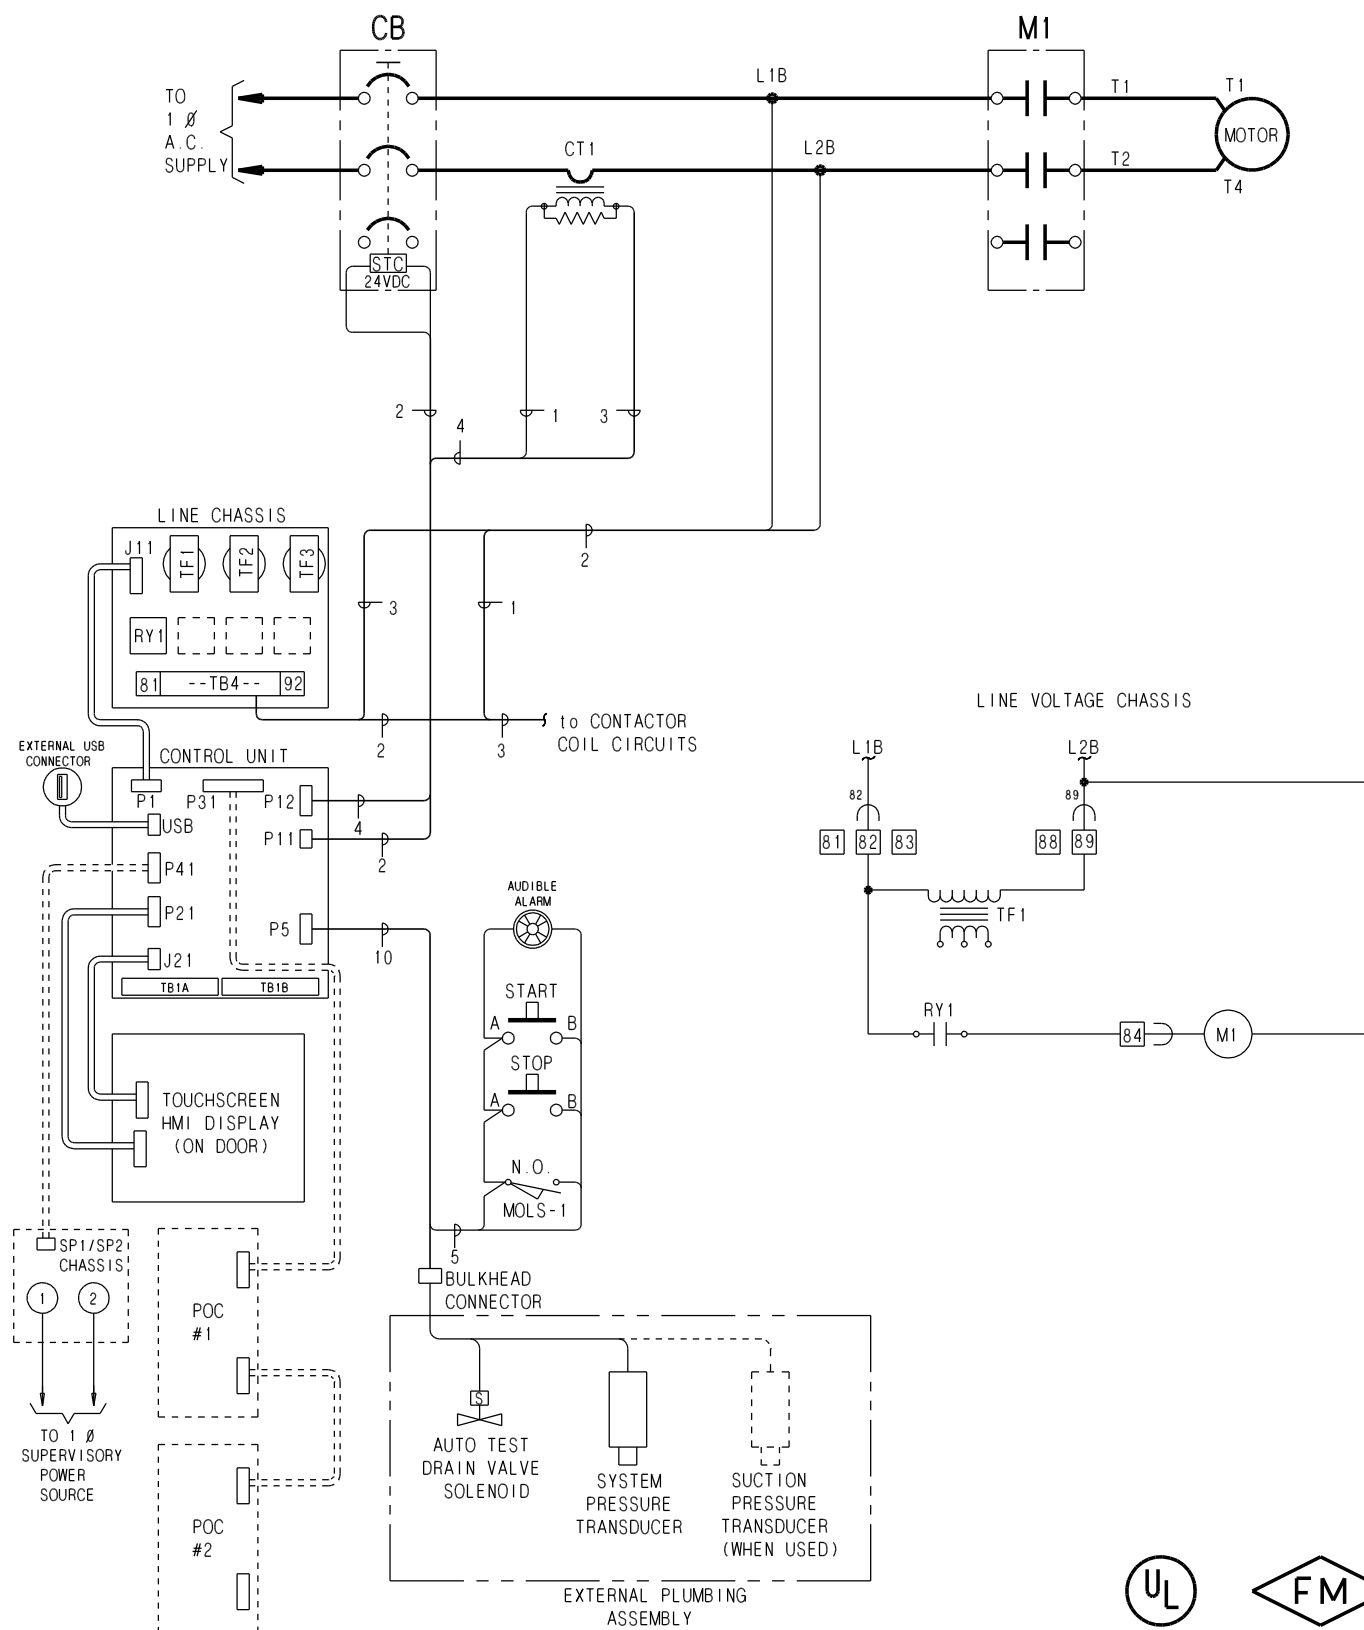

MCA Across the Line Fire Pump Controller

MASTER

Master Control Systems Inc.
LAKE BLUFF, ILLINOIS U.S.A.

Model MCA Single Phase
Schematic Diagram - G4 - MOD 30

Date 15 MAY 2013

Drawing 20200

Issue 1