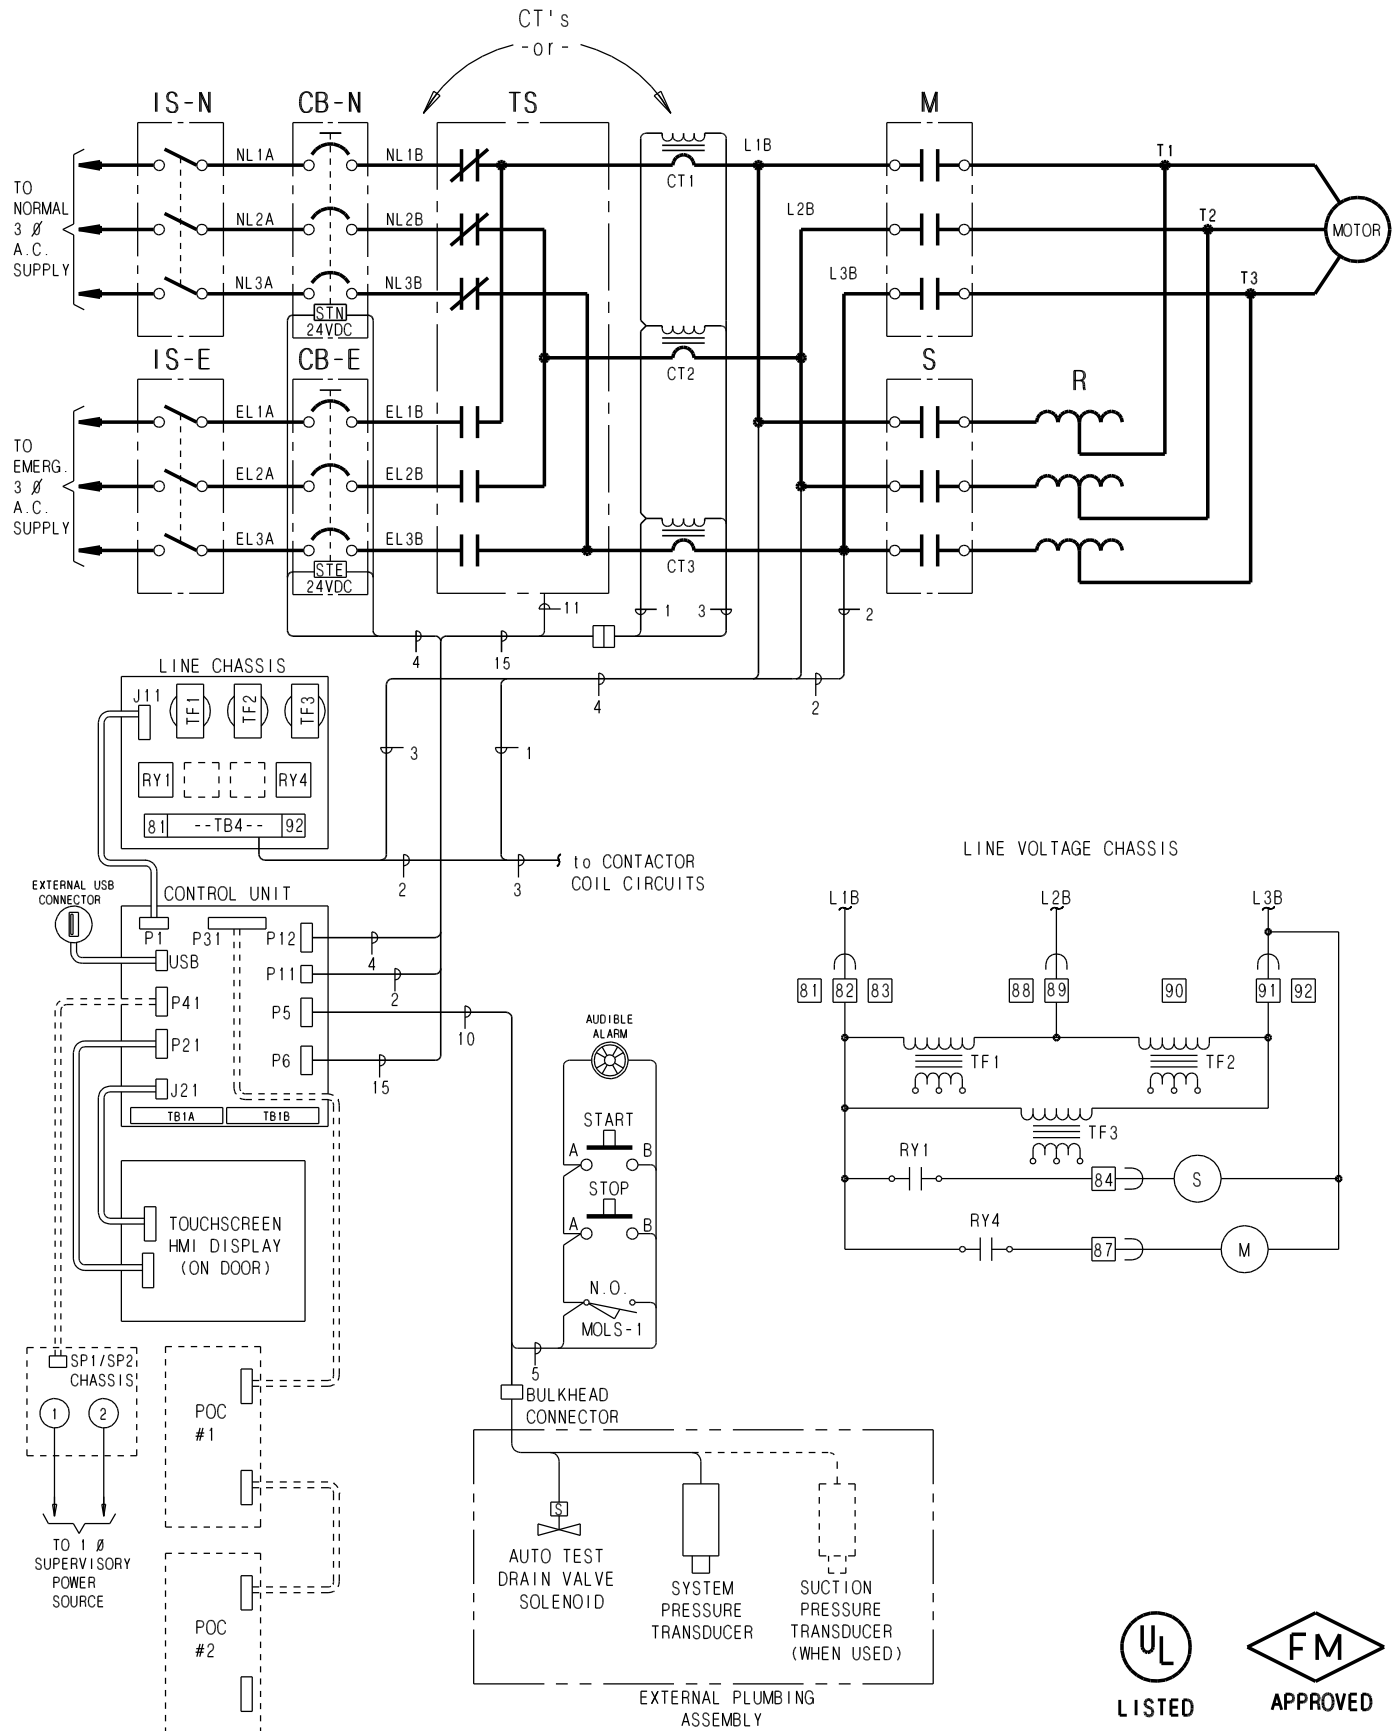

# MCRT Transfer Switch Fire Pump Controller

**MASTER**

**Master Control Systems Inc.**  
LAKE BLUFF, ILLINOIS U.S.A.

Model MCRT  
Schematic Diagram - G4

Date 19 March 2013

Drawing 20213

Issue 1