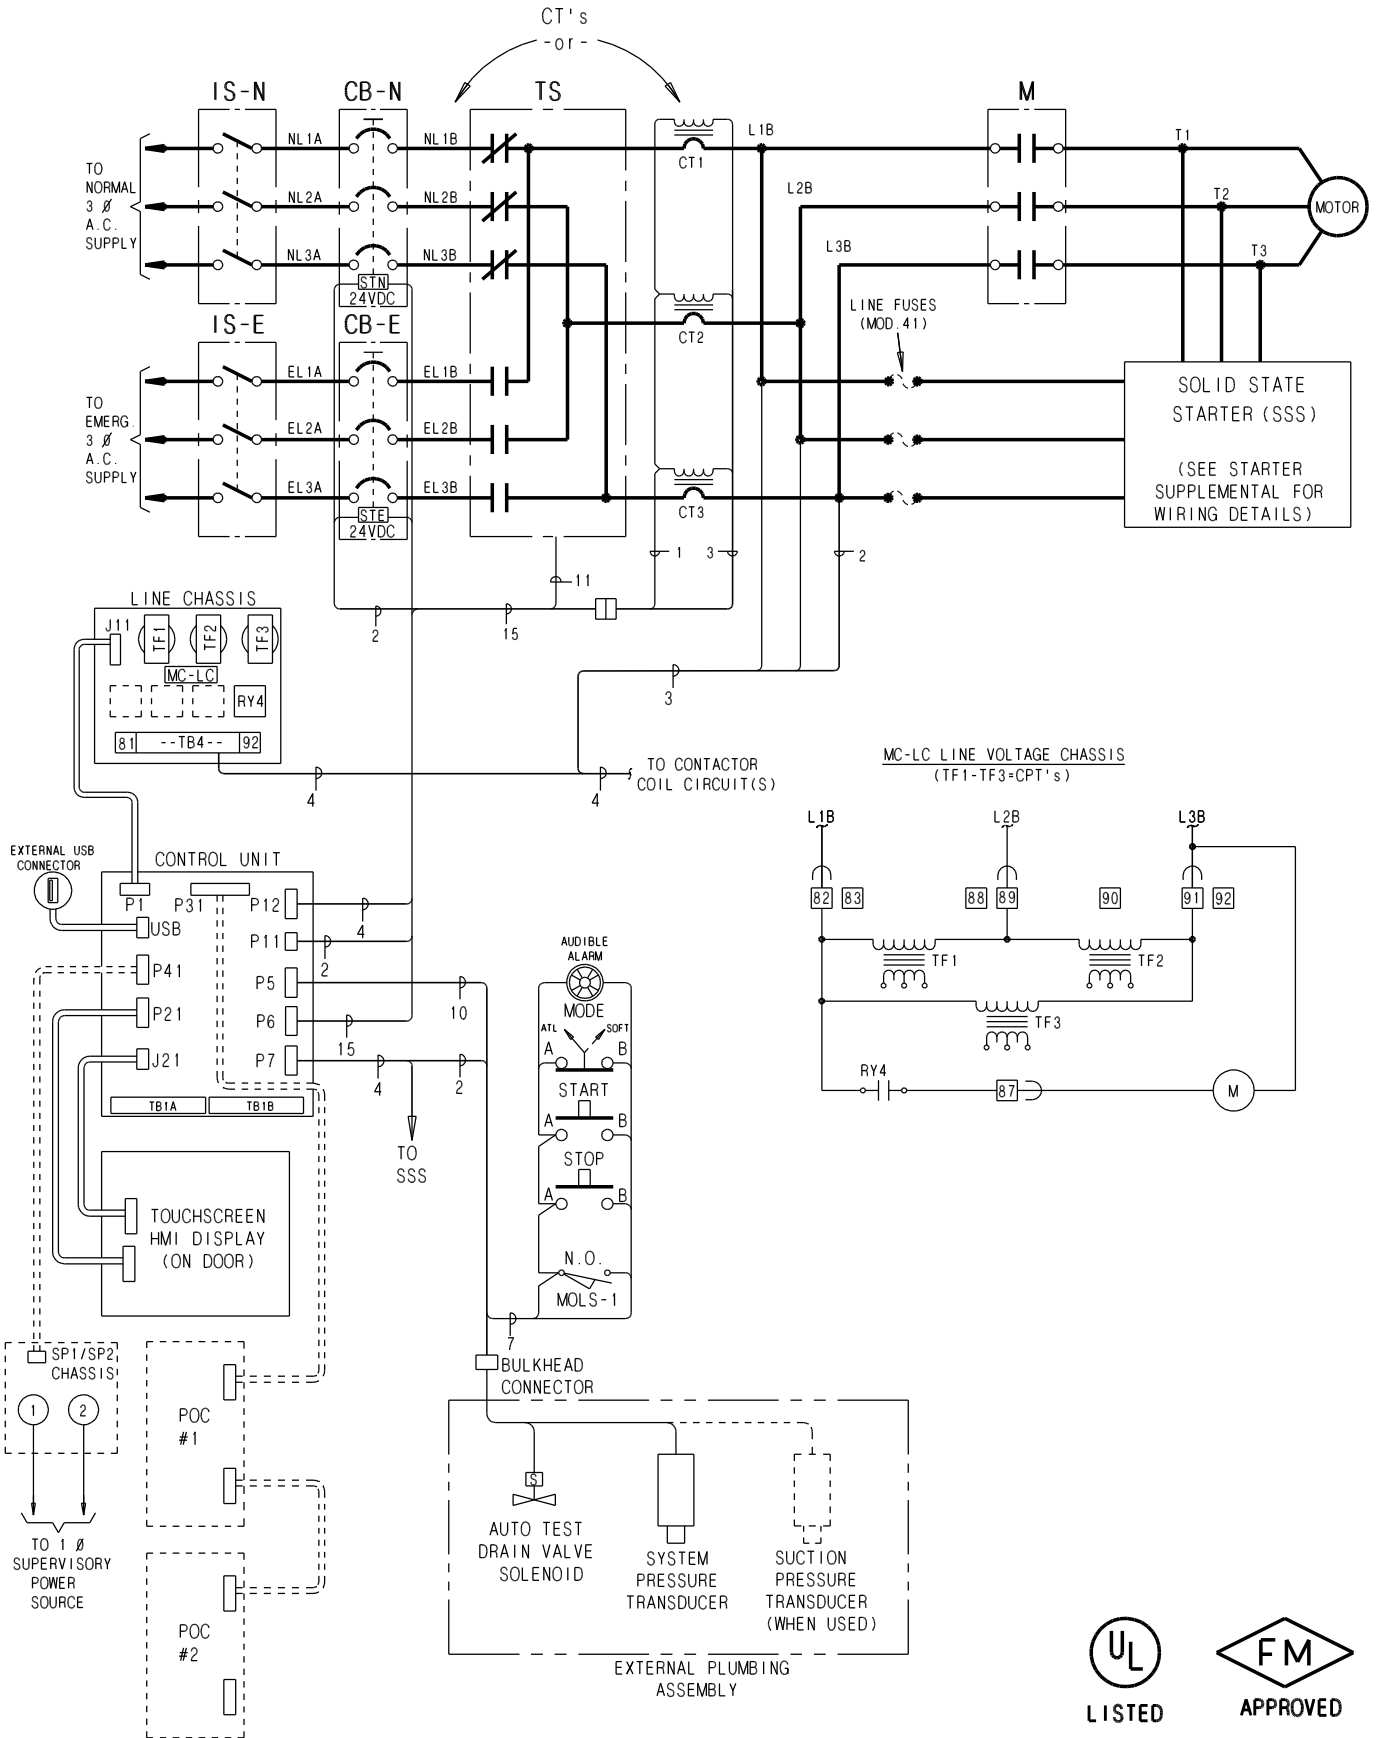

# MCST Transfer Switch Fire Pump Controller

**MASTER**

**Master Control Systems Inc.**  
LAKE BLUFF, ILLINOIS U.S.A.

Model MCST  
Schematic Diagram - G4

Date 6 May 2014

Drawing 20217

Issue 3