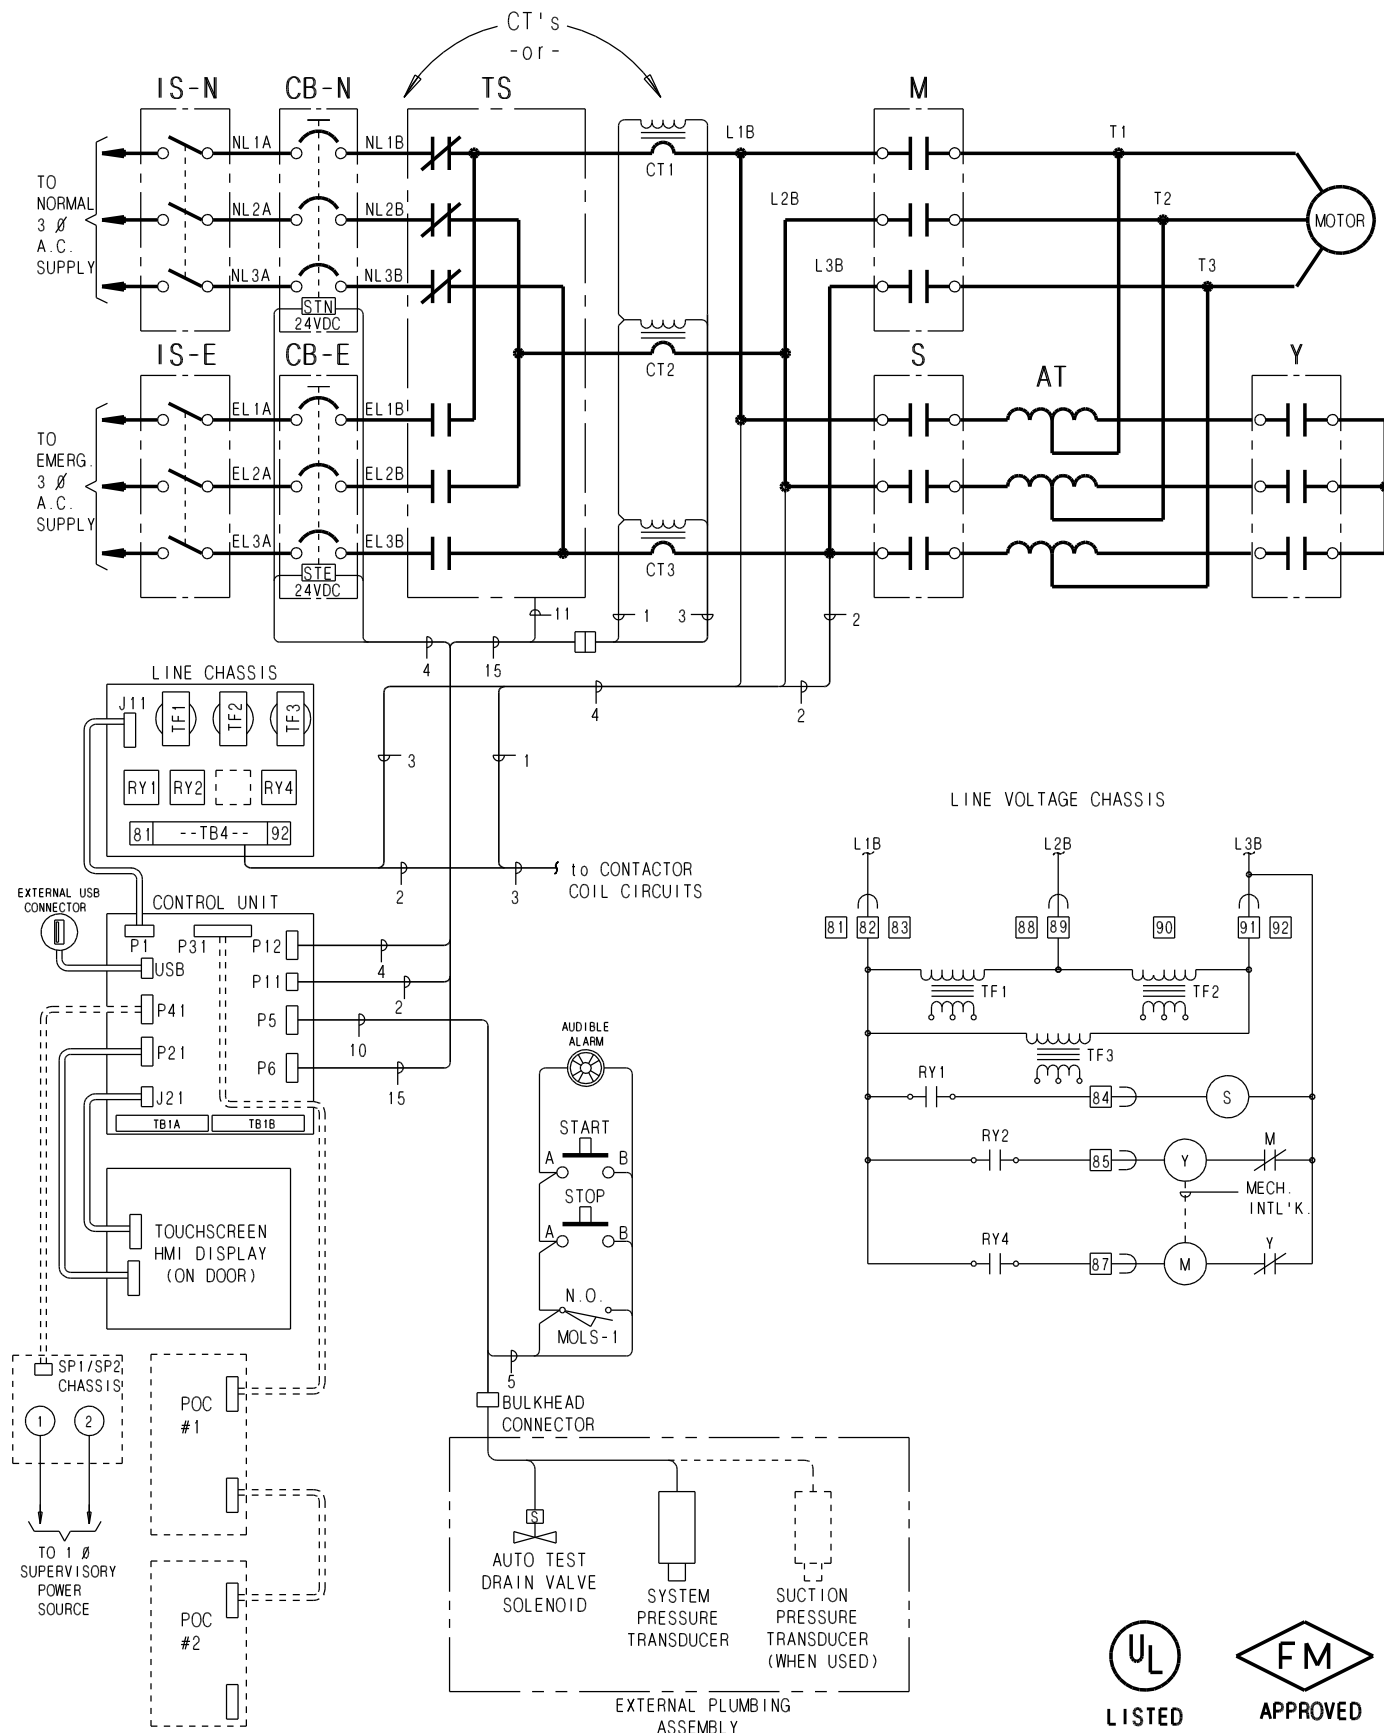

MCTT Transfer Switch Fire Pump Controller

MASTER

Master Control Systems Inc.
LAKE BLUFF, ILLINOIS U.S.A.

Model MCTT
Schematic Diagram - G4

Date 19 March 2013

Drawing 20218

Issue 1